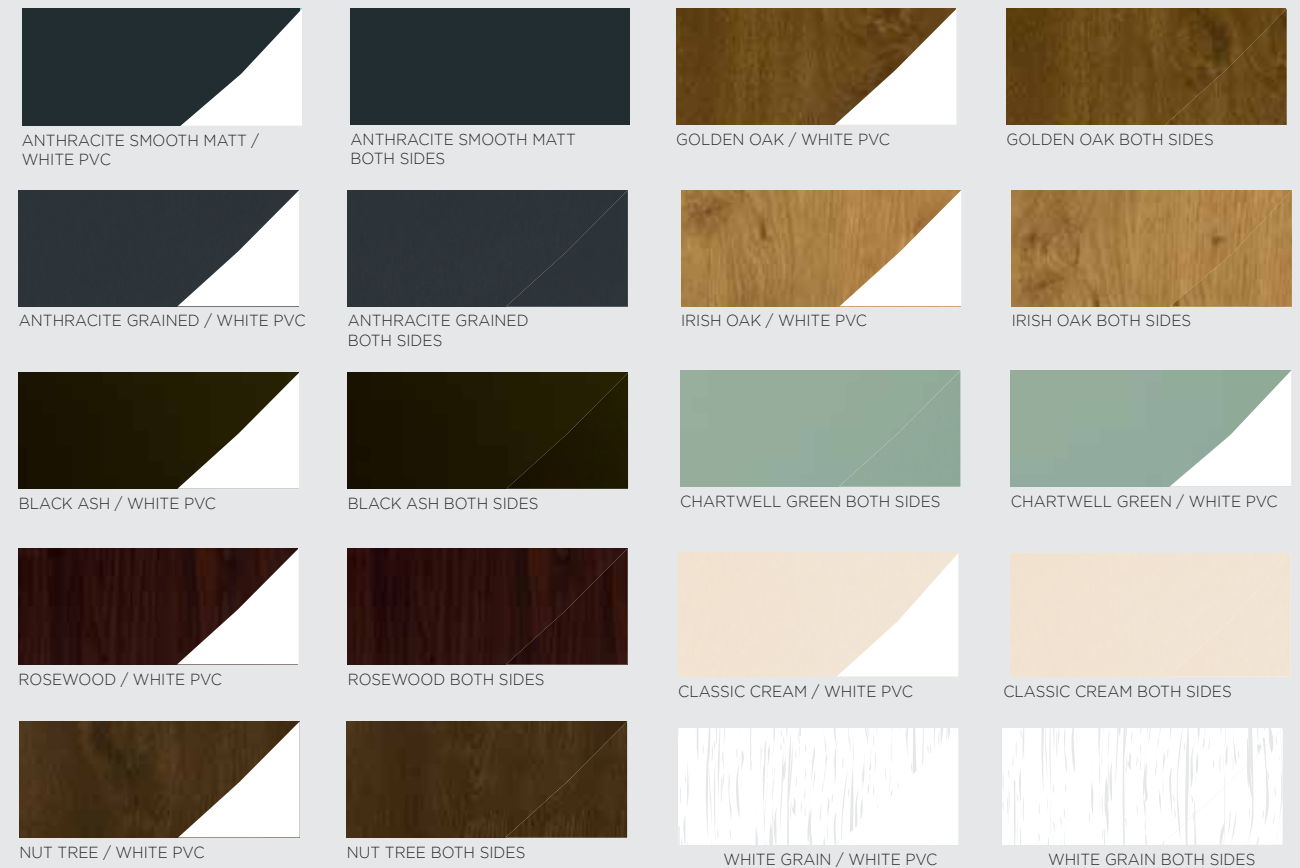

# Traditional 2500 - Colours

Our Traditional 2500 windows and doors come in a unique range of foils with **20 colourways** available from stock. Complete with colour matching ancillaries, trims and accessories, your windows and doors will perfectly complement your home.

With an extensive selection of colours and colourways, we help you choose the perfect colour palette for your home.

- Colours include the beautiful woodgrains, Classic Cream, Chartwell Green, Irish Oak, Anthracite Grey, and the unique Nut Tree. Just feel our authentic woodgrain foils.
- Extremely durable and a minimum 10 year manufacturer's guarantee means your new windows and doors will stay looking beautiful for years, giving you ultimate peace of mind.