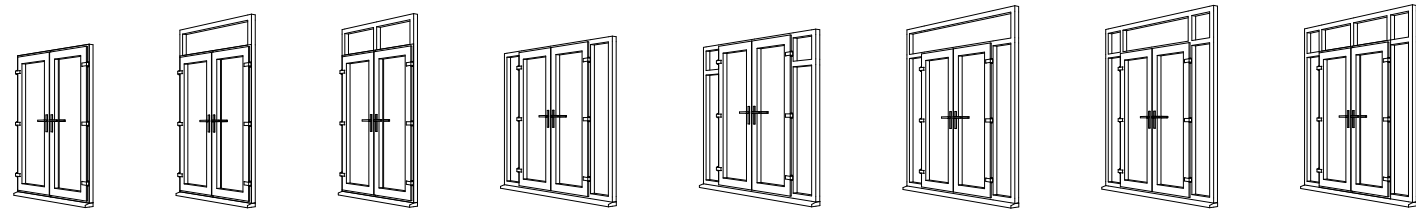

Choose the windows and doors to suit your home

French Doors