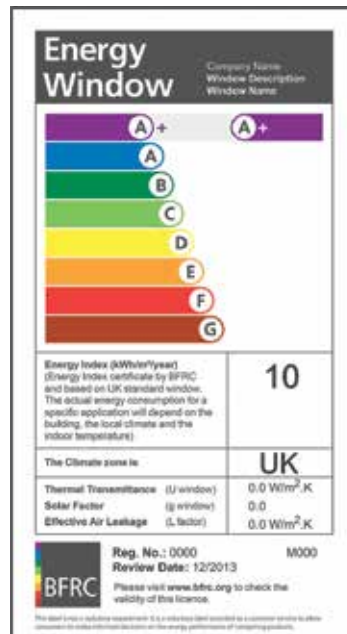

Saving energy, money and the environment

With energy prices soaring, you need a window and door system that insulates your home, helping to reduce fuel bills and cut carbon emissions.

Most people are familiar with the rainbow 'energy label' on white goods such as fridges and washing machines. These also apply to windows and doors.

A window energy rating of A+10 or above is considered to be the best in class for energy efficiency. This equates to A+ with BFRC. So when choosing your windows, look for the energy rating label with A+.

To calculate how much you could save use the online energy calculator at www.deceuninck.co.uk

Our Traditional 2500 double glazed windows achieve superb thermal performance with A+ energy ratings. We also offer triple glazed windows for the best in energy efficiency and comfort in the home.

* www.energysavingtrust.org.uk